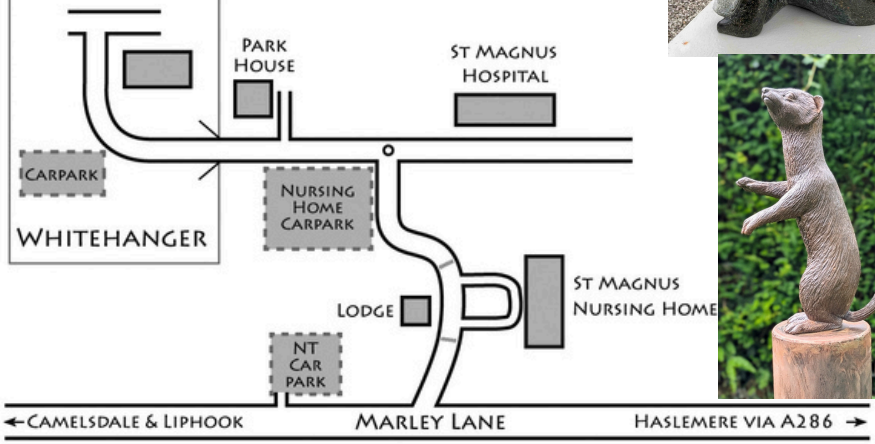

Indoor and outdoor Sculpture - Paintings

THE ARTFUL GALLERY

THE ARTFUL GALLERY LOCATION

From Haslemere, take A286 towards Midhurst. After 2 miles, at Kingsley Green, turn right into Marley Lane. Follow up hill for 1 mile. Turn right into St Magnus Nursing shared driveway. Continue bearing left to end of drive.

Whitehanger Marley Lane Haslemere Surrey GU27 3PY

Or find us with What 3 Words: **barman.funny.tango**

Contact **07799 653093** www.theartfulgallery.co.uk